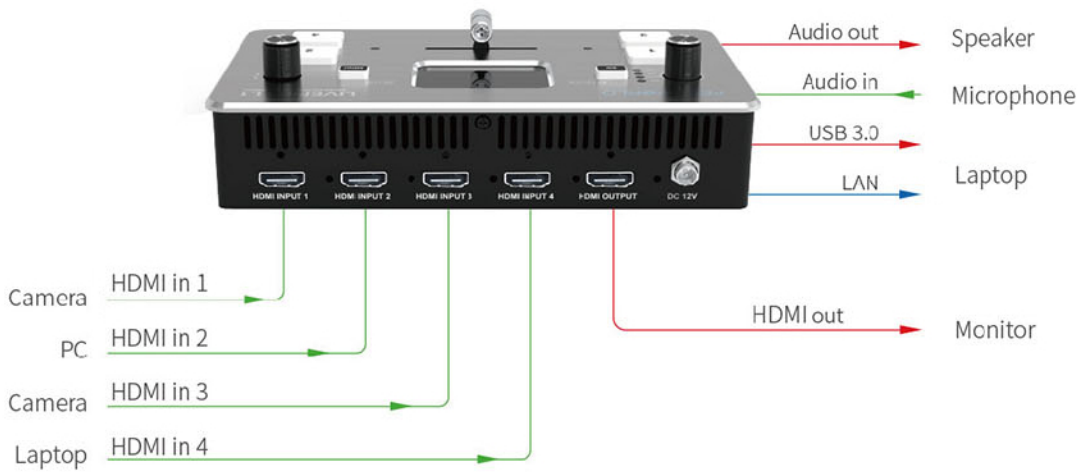

Quad Input Multi-Format Video Mixer

USB Output for Live Streaming with your Planet eStream Platform

Flexible T-Bar for video source switching, including 14 transition effects

Input / Out Interfaces

Specification

Description	Multi-format Video Mixer
Screen	2.0 TFT
Input	4xHDMI-A
Output	1xHDMI-A USB 3.0
Communication	LAN 1×RJ45
Audio	In 1×3.5mm Stereo Jack Out 1×3.5mm Stereo Jack
Power	1×DC Jack
Input Resolutions	HDMI SMPTE 720p@50/60 1080i@50 1080p@23/24/30/50/60 VESA 1024×768@60 1280×720@60 1280×768@60 1280×800@60 1280×1024@60 1360×768@60 1366×768@60 1440×900@60 1600×1200@60 1680×1050@60 1920x1080@50i 1920×1080@60 1920x1080@60i 1920×1200@60
Output Resolutions (choose standard)	HDMI SMPTE 720p@60 1080p@60 VESA 1024×768@60 1280×720@60 1280×768@60 1280×800@60 1280×1024@60 1360×768@60 1366×768@60 1440×900@60 1680×1050@60 1920×1080@60
Supported Standards	HDMI 1.3 USB 3.0
Input Voltage	DC 12V / 1.5A
Max Power	18W
Working Temperature	-30°C~50°C
Humidity	10%~85%
Unit Size	185(L) x 110(W) x 39(H)mm
Unit Weight	648g
Standard Accessory	1.5A Adapter, Manual