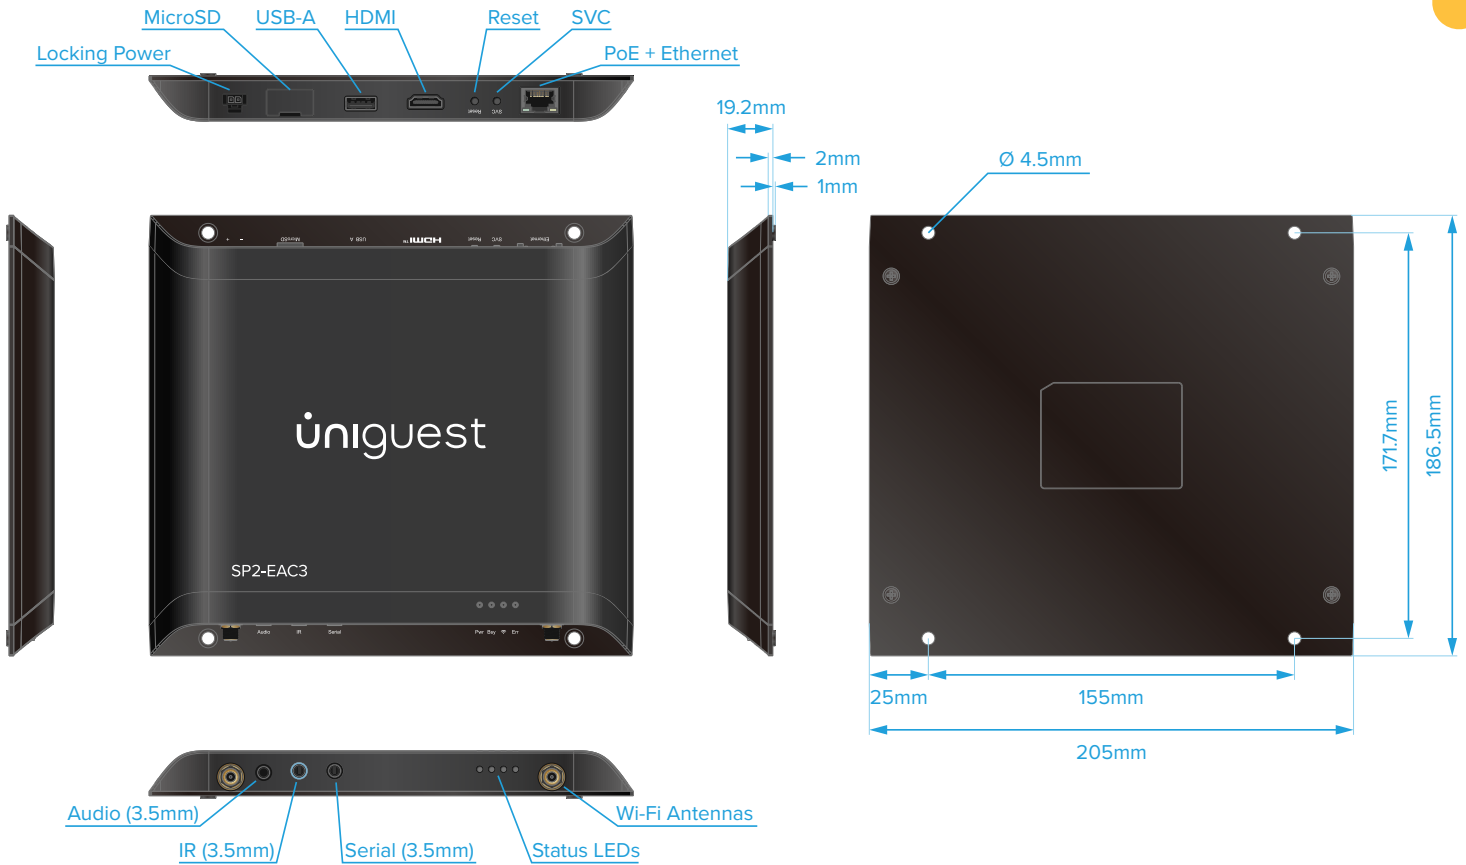

Uniguest SP2-EAC3.

Dimensions and Mounting

Certifications